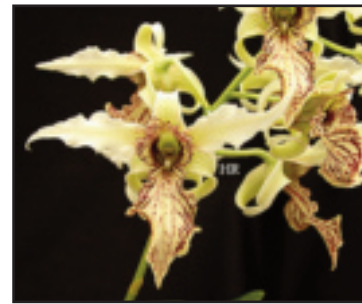

51 Den. Joyce Kelly